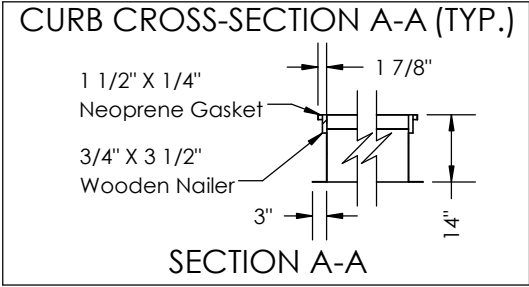

ABBREVIATIONS
 EA: Exhaust Air to outside
 OA: Outside Air intake
 RA: Room Air to be exhausted
 FA: Fresh Air to inside
 RTV: Rooftop Vertical RA & FA
 RTR: Rooftop Vertical RA Only

INSTALLATION ORIENTATION
 Unit must be installed in orientation shown.

NOTE:
 1. UNLESS OTHERWISE SPECIFIED, DIMENSIONS ARE ROUNDED TO THE NEAREST EIGHTH OF AN INCH.
 2. SPECIFICATIONS MAY BE SUBJECT TO CHANGE WITHOUT NOTICE.

Model: HE4X RTV/RTR
 Drawing Type: Unit Dimension
 Version: FEB23