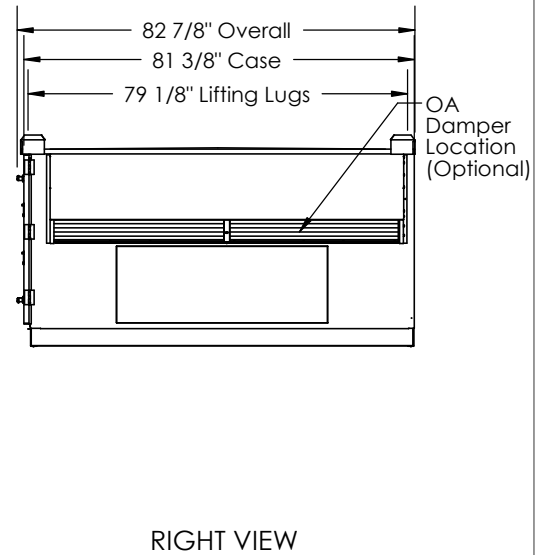

ABBREVIATIONS
 EA: Exhaust Air to outside
 OA: Outside Air intake
 RA: Room Air to be exhausted
 FA: Fresh Air to inside
 RTV: Rooftop Vertical RA & FA
 RTR: Rooftop Vertical RA Only

INSTALLATION ORIENTATION
 Unit must be installed in orientation shown.

NOTE:
 1. UNLESS OTHERWISE SPECIFIED, DIMENSIONS ARE ROUNDED TO THE NEAREST EIGHTH OF AN INCH.
 2. SPECIFICATIONS MAY BE SUBJECT TO CHANGE WITHOUT NOTICE.

Model: HE4X RTV/RTR
 Drawing Type: Unit Dimension
 Version: FEB23