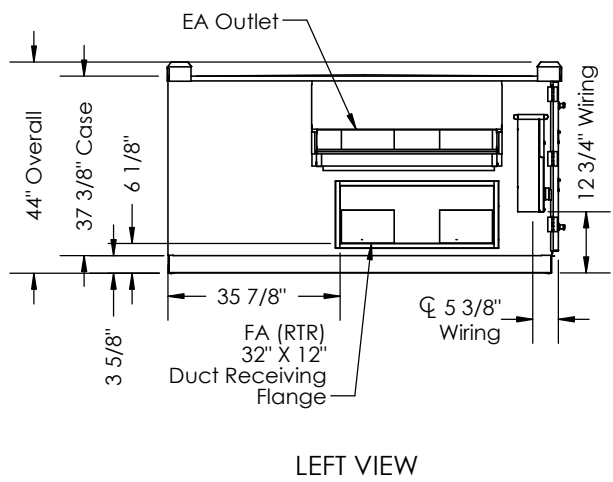

ABBREVIATIONS
 EA: Exhaust Air to outside
 OA: Outside Air intake
 RA: Room Air to be exhausted
 FA: Fresh Air to inside
 RTV: Rooftop Vertical RA & FA
 RTR: Rooftop Vertical RA Only

INSTALLATION ORIENTATION
 Unit must be installed in orientation shown.

NOTE:
 1. UNLESS OTHERWISE SPECIFIED, DIMENSIONS ARE ROUNDED TO THE NEAREST EIGHTH OF AN INCH.
 2. SPECIFICATIONS MAY BE SUBJECT TO CHANGE WITHOUT NOTICE.

Model: HE4X RTV/RTR
 Drawing Type: Unit Dimension
 Version: FEB23