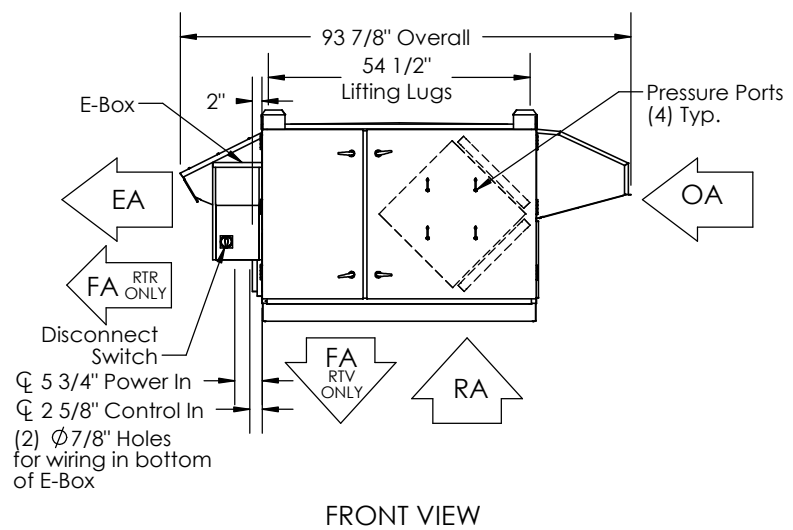

ABBREVIATIONS
 EA: Exhaust Air to outside
 OA: Outside Air intake
 RA: Room Air to be exhausted
 FA: Fresh Air to inside
 RTV: Rooftop Vertical RA & FA
 RTR: Rooftop Vertical RA Only

INSTALLATION ORIENTATION
 Unit must be installed in orientation shown.

NOTE:
 1. UNLESS OTHERWISE SPECIFIED, DIMENSIONS ARE ROUNDED TO THE NEAREST EIGHTH OF AN INCH.
 2. SPECIFICATIONS MAY BE SUBJECT TO CHANGE WITHOUT NOTICE.

Model: HE4X RTV/RTR
 Drawing Type: Unit Dimension
 Version: FEB23