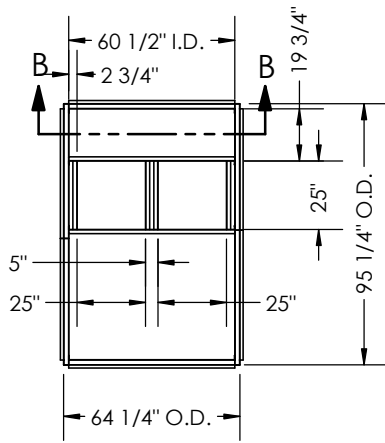

CURB LE5X

TOP VIEW

TOP VIEW

ABBREVIATIONS

EA: Exhaust Air to outside
 OA: Outside Air intake
 RA: Room Air to be exhausted
 FA: Fresh Air to inside
 RTV: Rooftop Vertical RA & FA
 RTR: Rooftop Vertical RA Only

INSTALLATION ORIENTATION

Unit must be installed in orientation shown.

NOTE:

1. UNLESS OTHERWISE SPECIFIED, DIMENSIONS ARE ROUNDED TO THE NEAREST EIGHTH OF AN INCH.

2. SPECIFICATIONS MAY BE SUBJECT TO CHANGE WITHOUT NOTICE.

CURB CROSS-SECTION B-B (TYP.)

SECTION B-B

LEFT VIEW

FRONT VIEW

RIGHT VIEW

Model: LE5X RTV/RTR
 Drawing Type: Unit Dimension
 Version: APR26