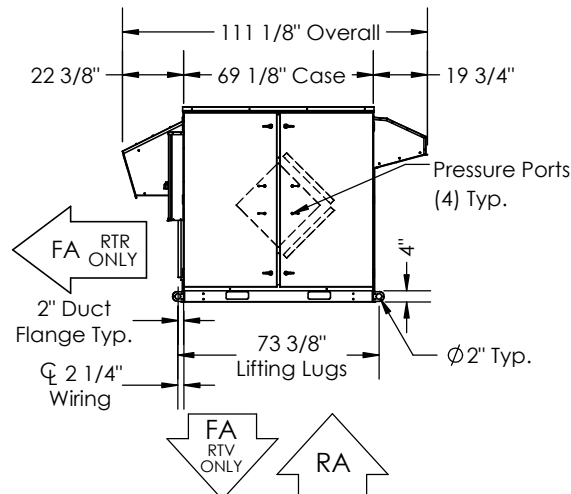

INSTALLATION ORIENTATION

Unit must be installed in orientation shown.

NOTE:

1. UNLESS OTHERWISE SPECIFIED, DIMENSIONS ARE ROUNDED TO THE NEAREST EIGHTH OF AN INCH.

2. SPECIFICATIONS MAY BE SUBJECT TO CHANGE WITHOUT NOTICE.

CURB CROSS-SECTION B-B (TYP.)

SECTION B-B

LEFT VIEW

FRONT VIEW

RIGHT VIEW

Model: LE5X RTV/RTR
 Drawing Type: Unit Dimension
 Version: APR26