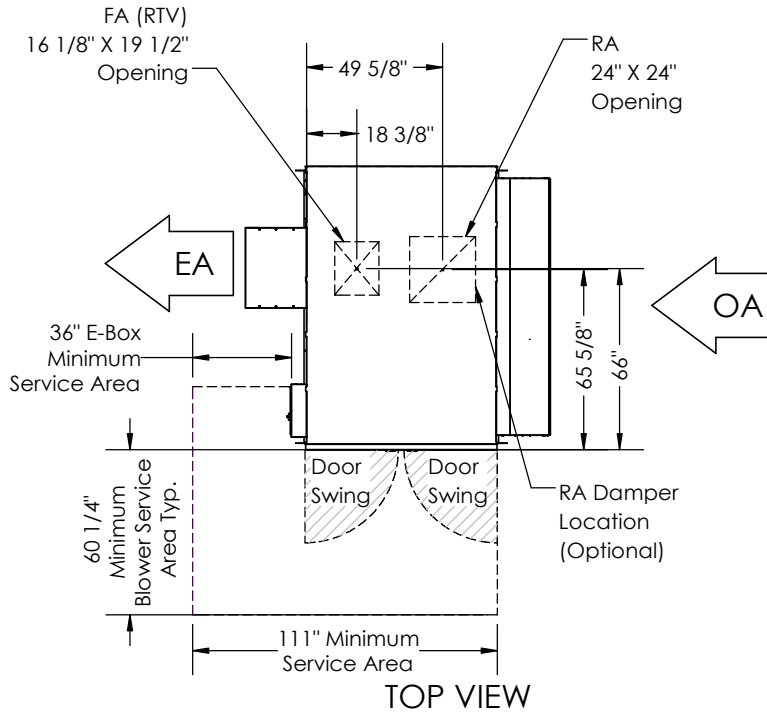

CURB LE5X

TOP VIEW

TOP VIEW

ABBREVIATIONS

EA: Exhaust Air to outside
 OA: Outside Air intake
 RA: Room Air to be exhausted
 FA: Fresh Air to inside
 RTV: Rooftop Vertical RA & FA
 RTR: Rooftop Vertical RA Only

INSTALLATION ORIENTATION

Unit must be installed in orientation shown.

NOTE:

1. UNLESS OTHERWISE SPECIFIED, DIMENSIONS ARE ROUNDED TO THE NEAREST EIGHTH OF AN INCH.

2. SPECIFICATIONS MAY BE SUBJECT TO CHANGE WITHOUT NOTICE.

CURB CROSS-SECTION B-B (TYP.)

SECTION B-B

LEFT VIEW

FRONT VIEW

RIGHT VIEW

Model: LE5X RTV/RTR
 Drawing Type: Unit Dimension
 Version: APR26