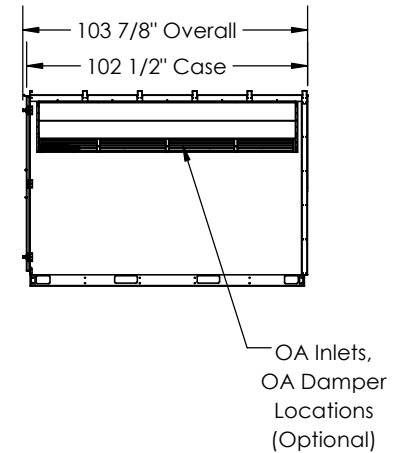

INSTALLATION ORIENTATION

Unit must be installed in orientation shown.

NOTE:

1. UNLESS OTHERWISE SPECIFIED, DIMENSIONS ARE ROUNDED TO THE NEAREST EIGHTH OF AN INCH.

2. SPECIFICATIONS MAY BE SUBJECT TO CHANGE WITHOUT NOTICE.

CURB CROSS-SECTION B-B (TYP.)

SECTION B-B

LEFT VIEW

FRONT VIEW

RIGHT VIEW

Model: LE5X RTV/RTR
 Drawing Type: Unit Dimension
 Version: APR26