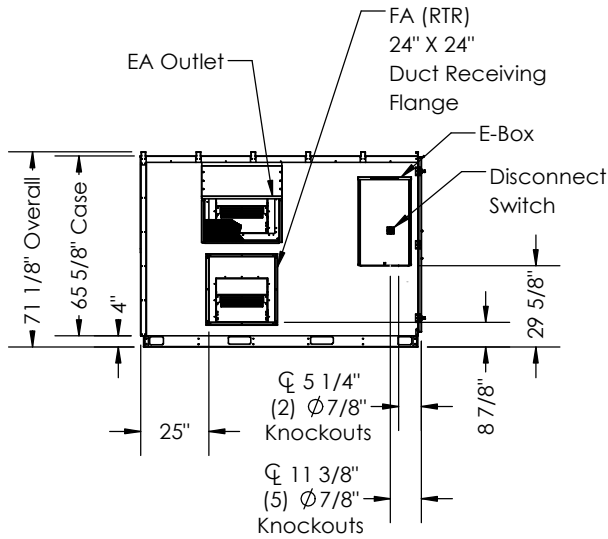

INSTALLATION ORIENTATION

Unit must be installed in orientation shown.

NOTE:

1. UNLESS OTHERWISE SPECIFIED, DIMENSIONS ARE ROUNDED TO THE NEAREST EIGHTH OF AN INCH.

2. SPECIFICATIONS MAY BE SUBJECT TO CHANGE WITHOUT NOTICE.

CURB CROSS-SECTION B-B (TYP.)

SECTION B-B

LEFT VIEW

FRONT VIEW

RIGHT VIEW

Model: LE5X RTV/RTR
 Drawing Type: Unit Dimension
 Version: APR26