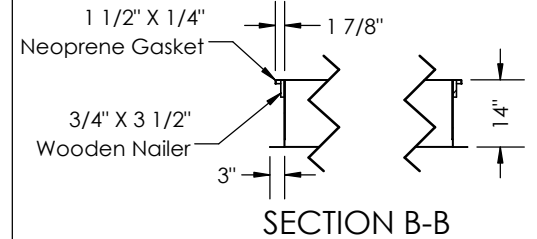

INSTALLATION ORIENTATION

Unit must be installed in orientation shown.

NOTE:

1. UNLESS OTHERWISE SPECIFIED, DIMENSIONS ARE ROUNDED TO THE NEAREST EIGHTH OF AN INCH.

2. SPECIFICATIONS MAY BE SUBJECT TO CHANGE WITHOUT NOTICE.

CURB CROSS-SECTION B-B (TYP.)

SECTION B-B

LEFT VIEW

FRONT VIEW

RIGHT VIEW

Model: LE5X RTV/RTR
 Drawing Type: Unit Dimension
 Version: APR26